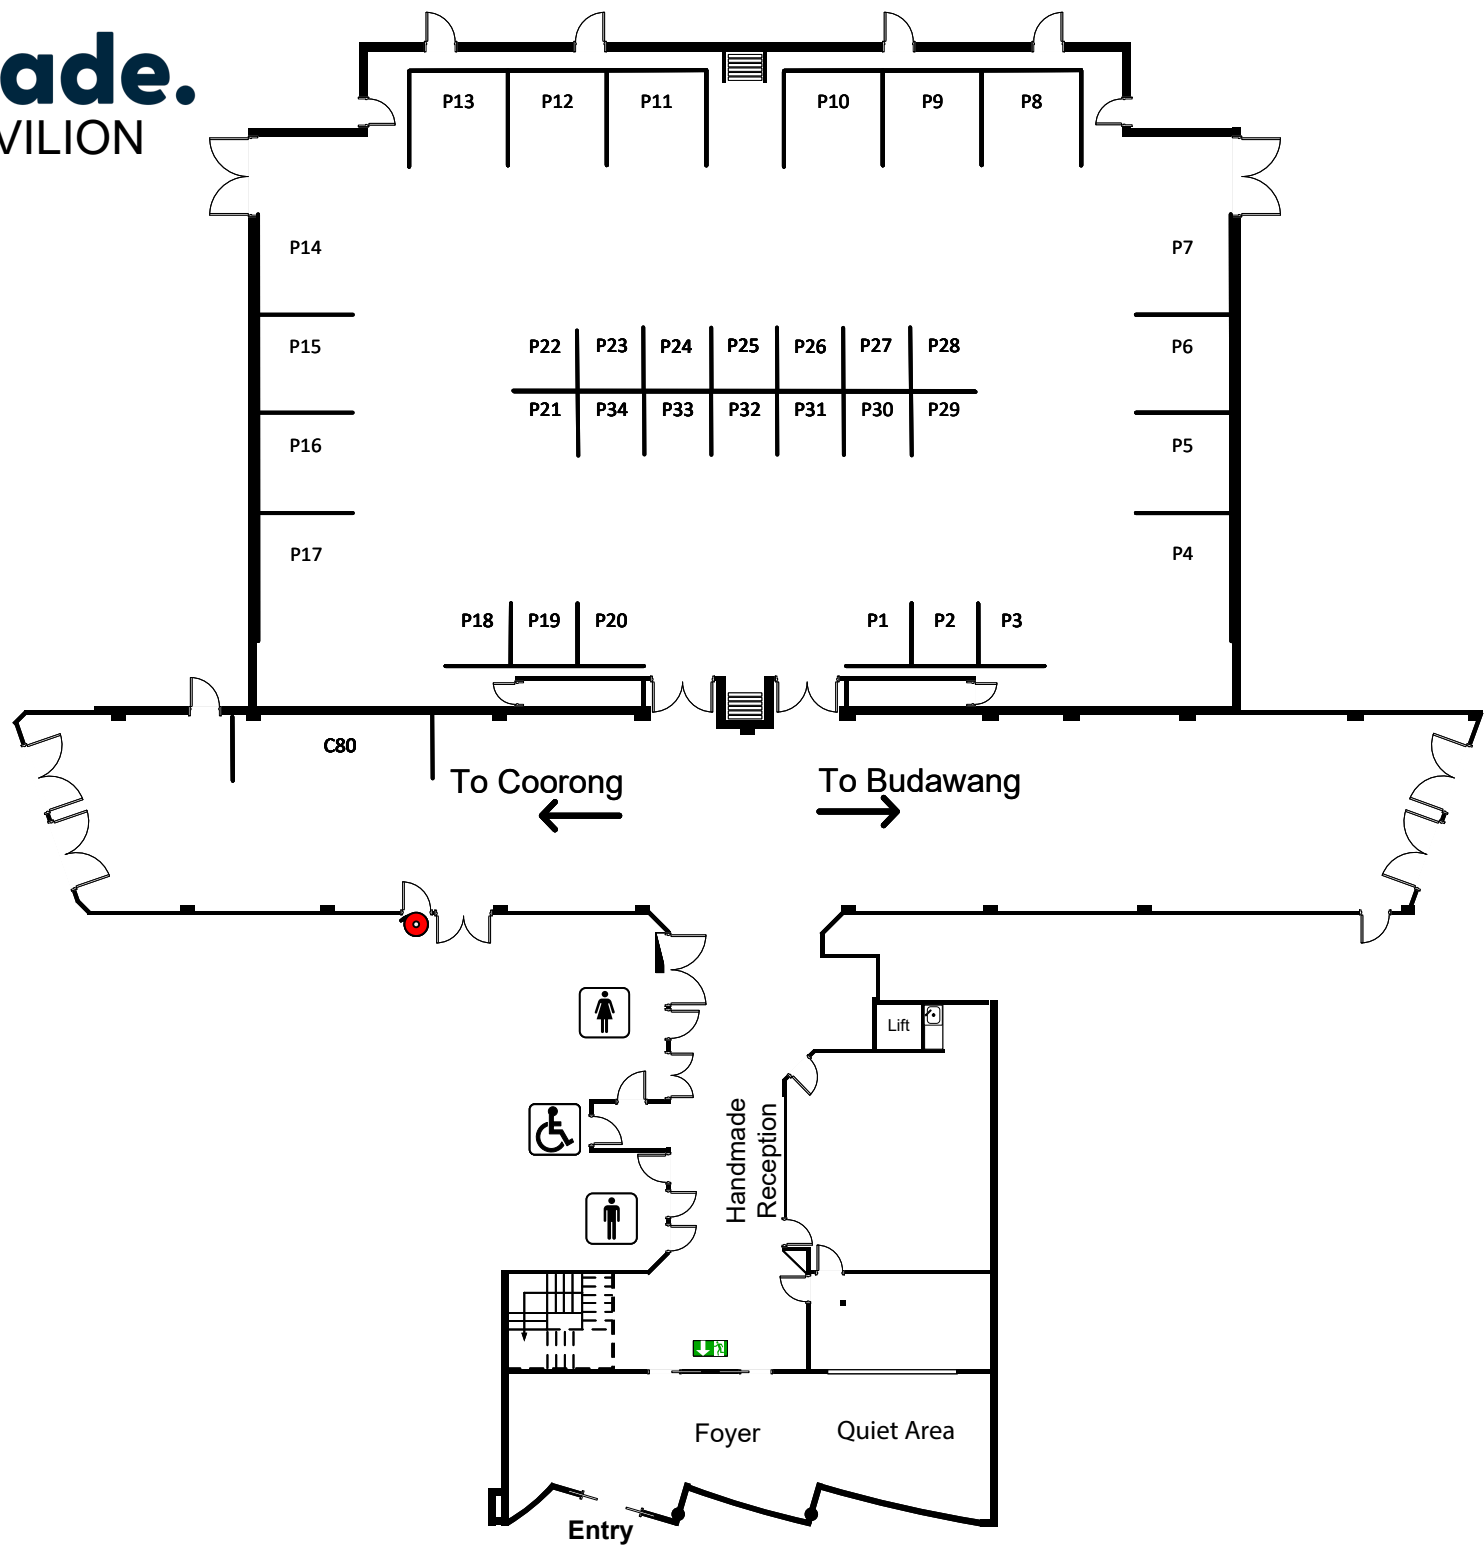

handmade.

PARKES PAVILION