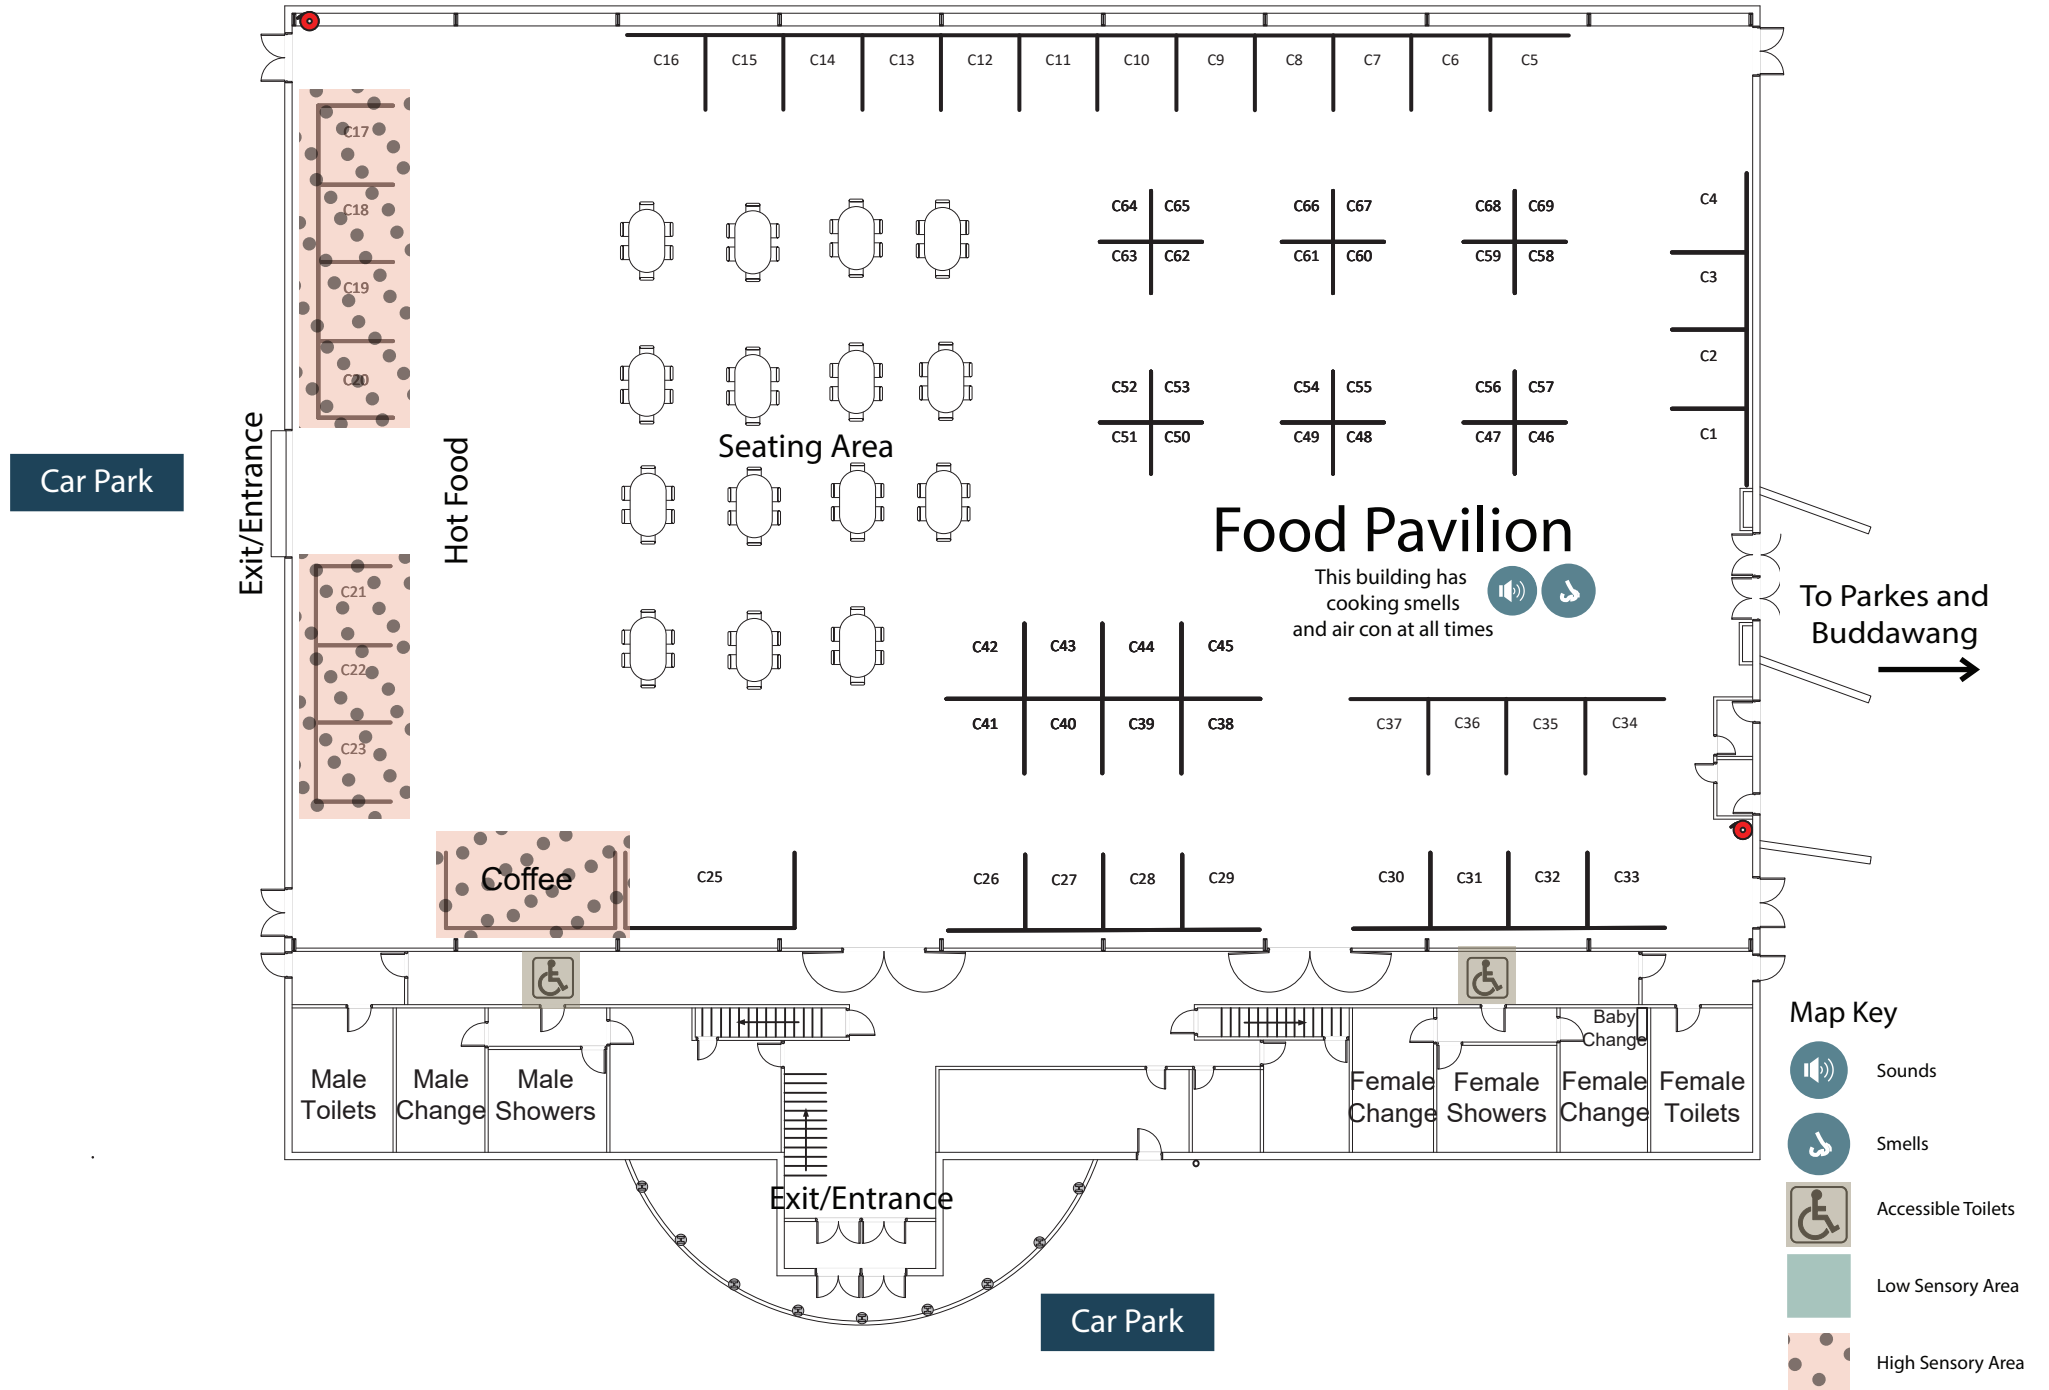

# handmade. BUDAWANG BUILDING

## COORONG PAVILION

- ### Map Key
- Sounds
  - Smells
  - Accessible Toilets
  - Low Sensory Area
  - High Sensory Area