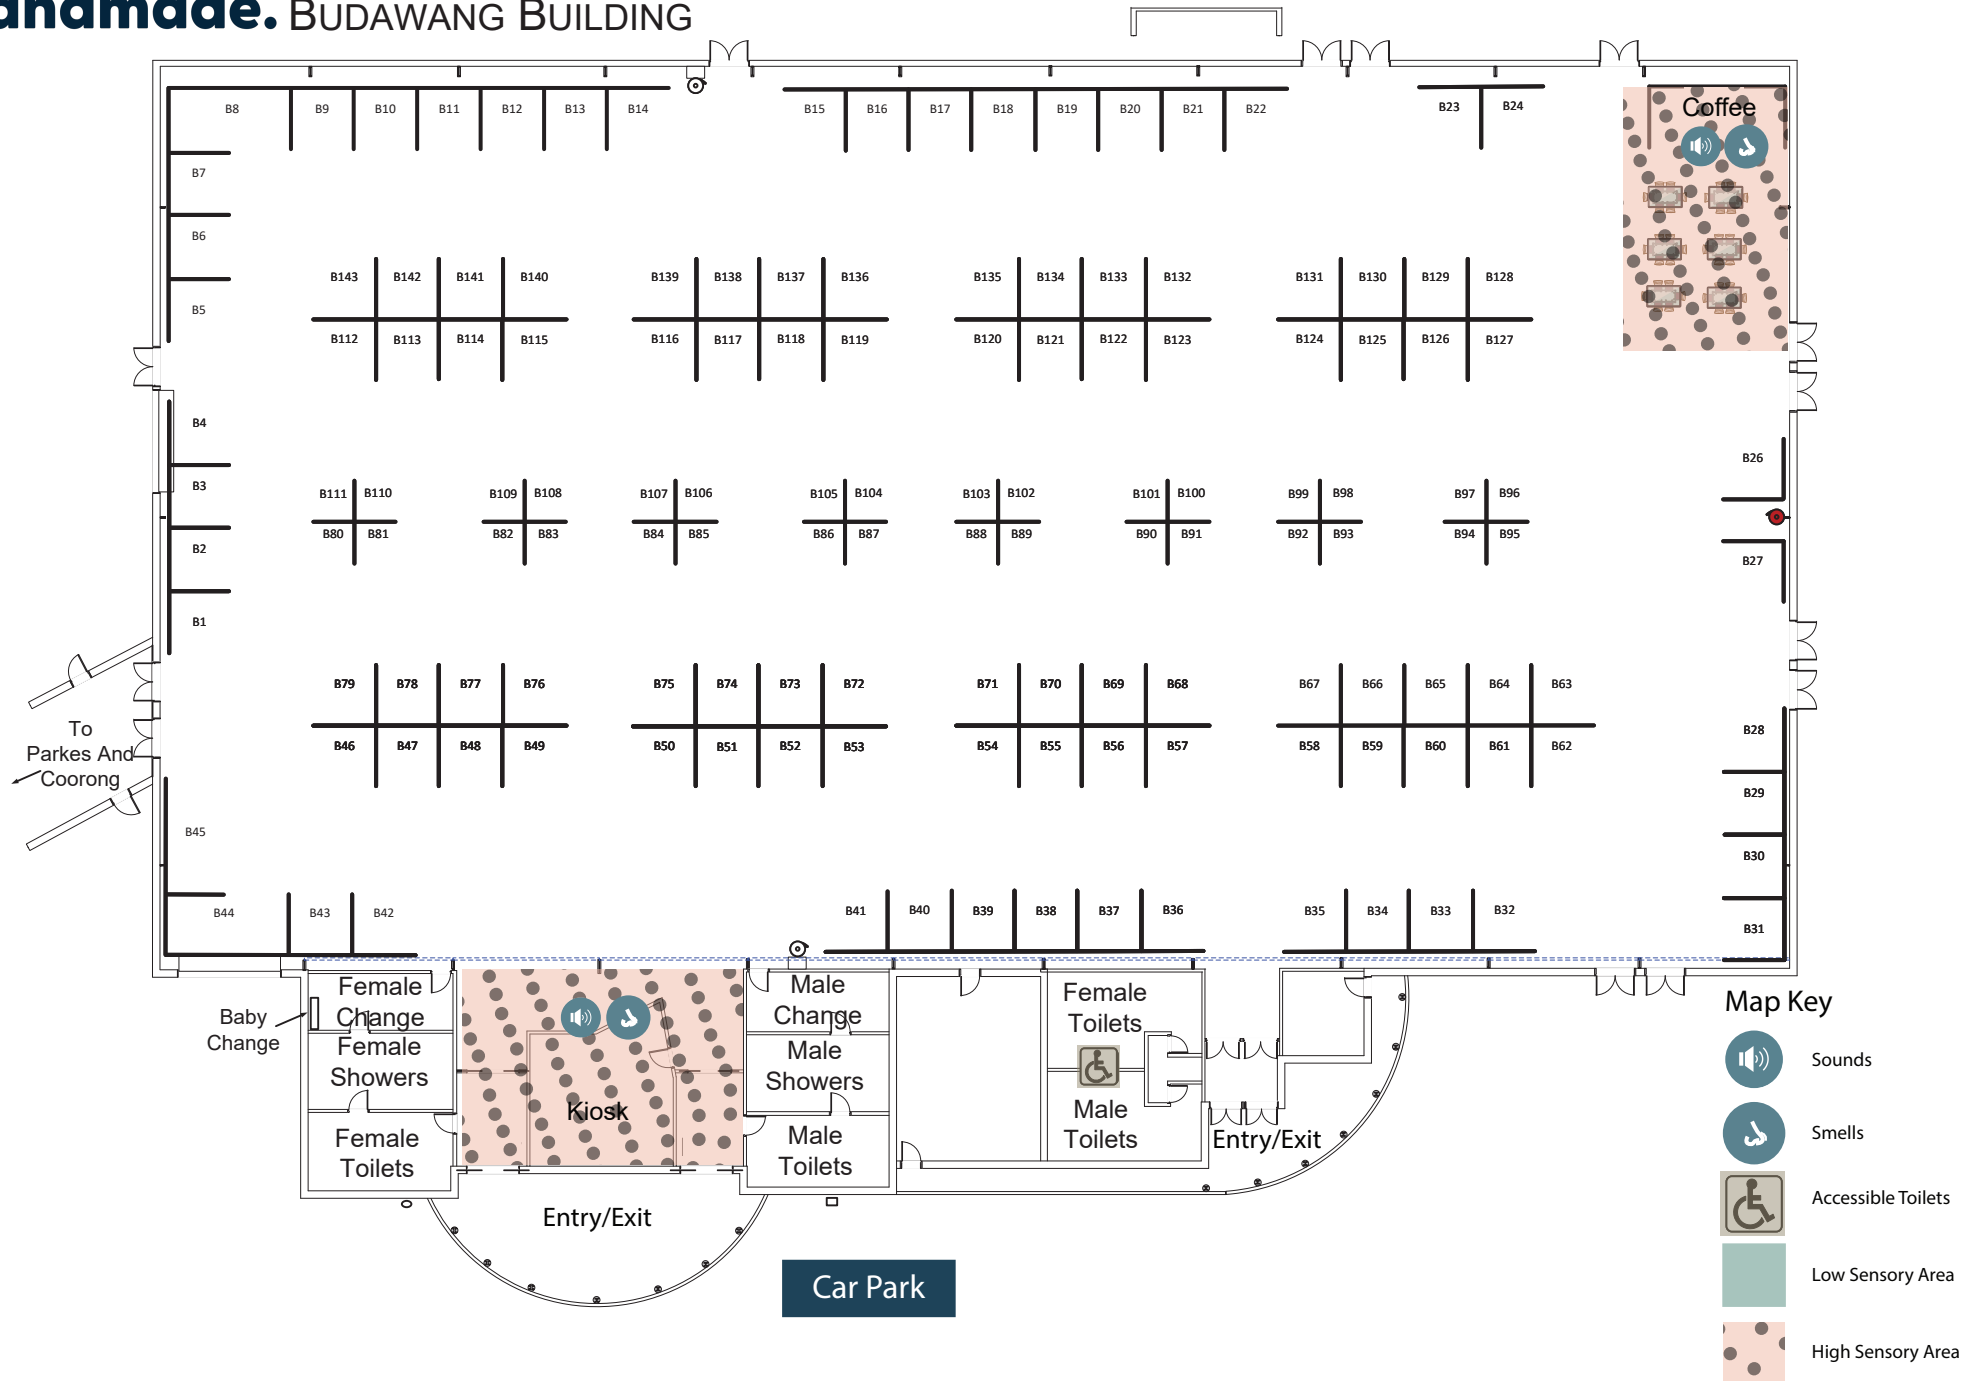

# handmade. BUDAWANG BUILDING

## COORONG PAVILION

- ### Map Key
- Sounds
  - Smells
  - Accessible Toilets
  - Low Sensory Area
  - High Sensory Area