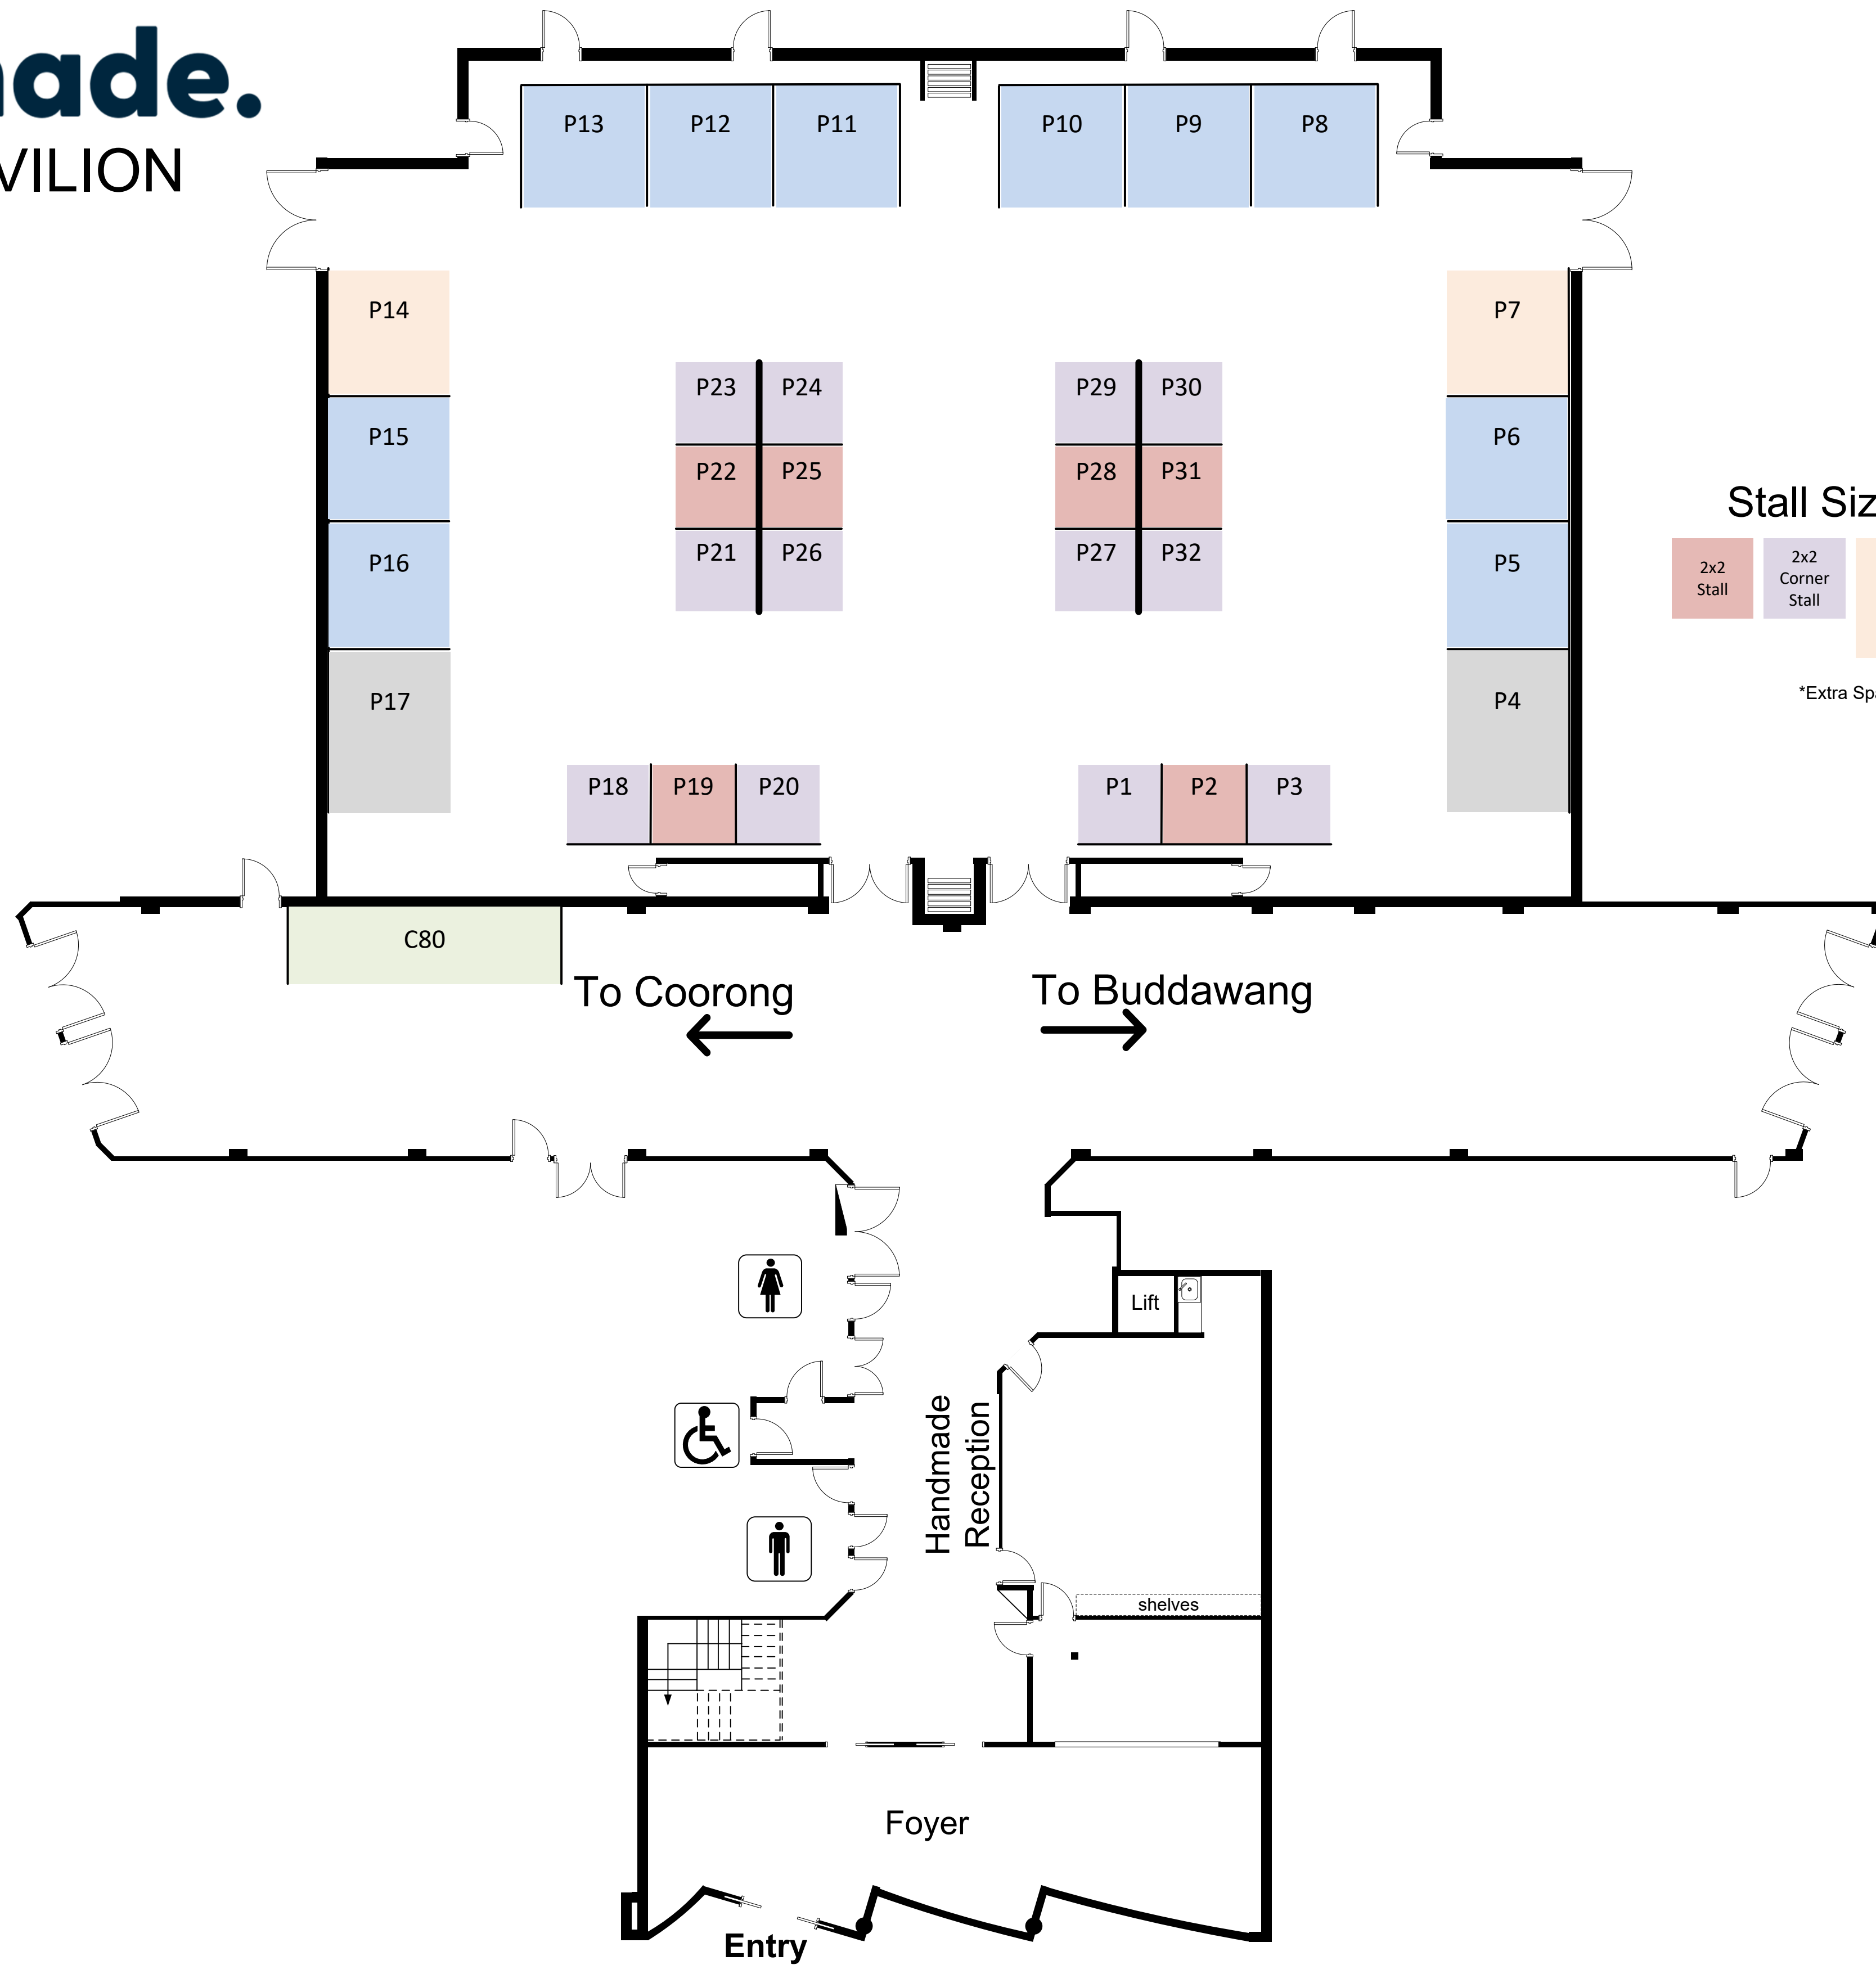

handmade.

PARKES PAVILION

Stall Size Legend