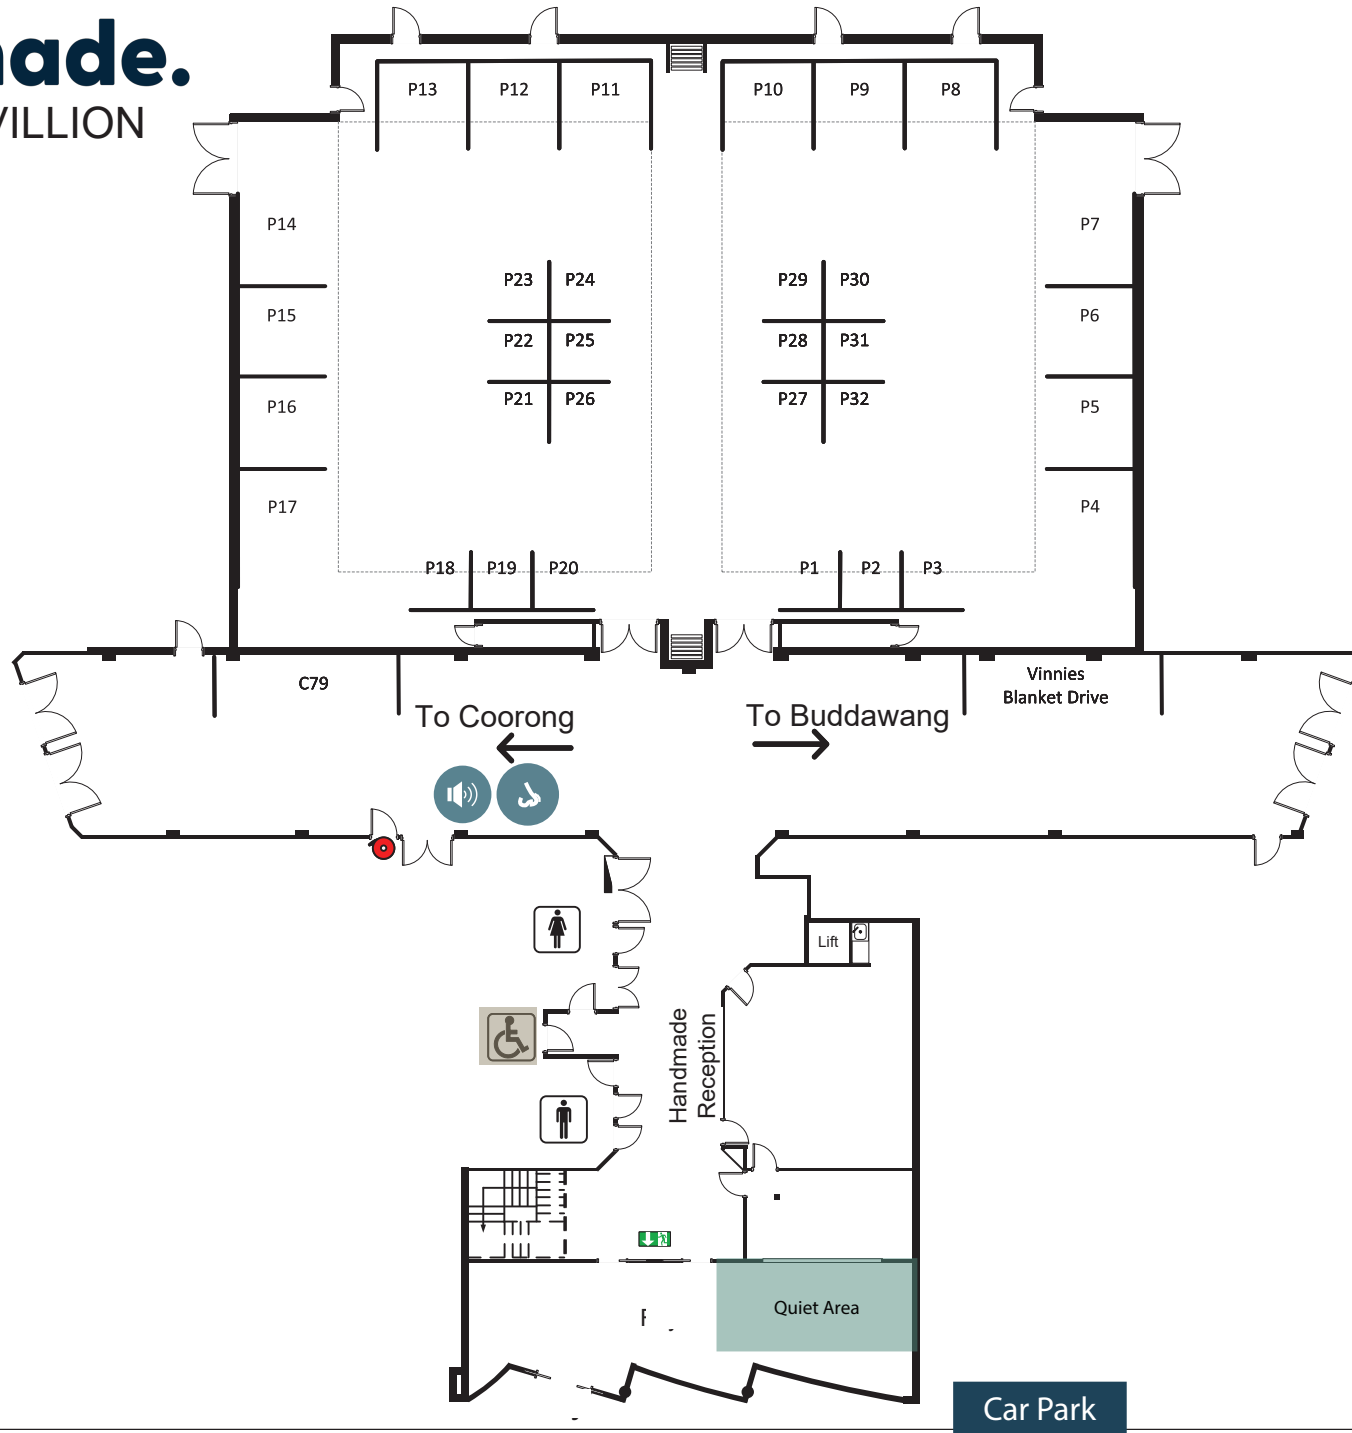

handmade.

COORONG PAVILION

handmade.

PARKES PAVILLION

Map Key

-  Sounds
-  Smells
-  Accessible Toilets
-  Low Sensory Area
-  High Sensory Area

handmade. BUDAWANG BUILDING