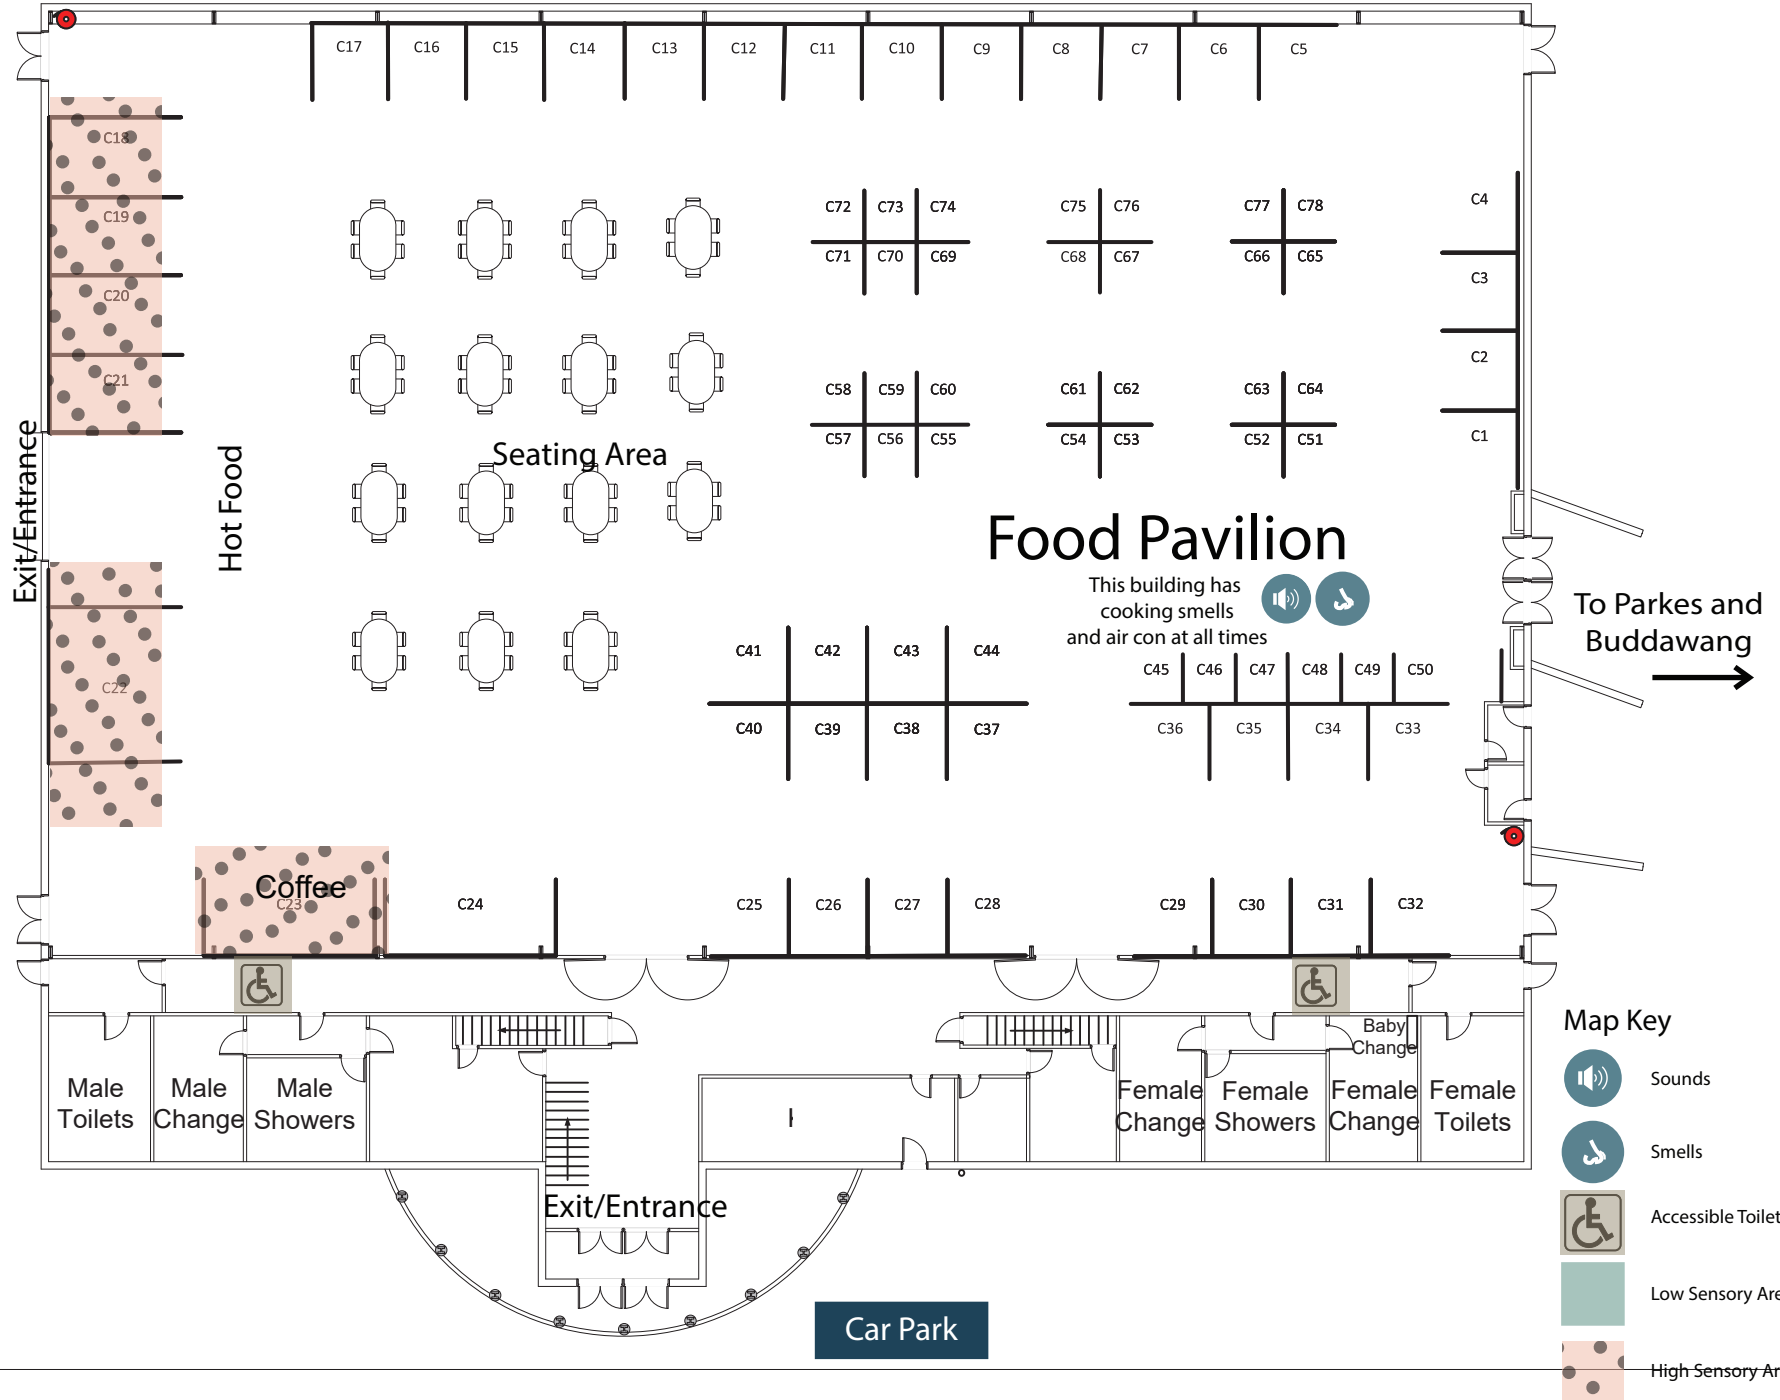

handmade.

COORONG PAVILION

handmade.

PARKES PAVILLION

Map Key

-  Sounds
-  Smells
-  Accessible Toilets
-  Low Sensory Area
-  High Sensory Area

handmade. BUDAWANG BUILDING